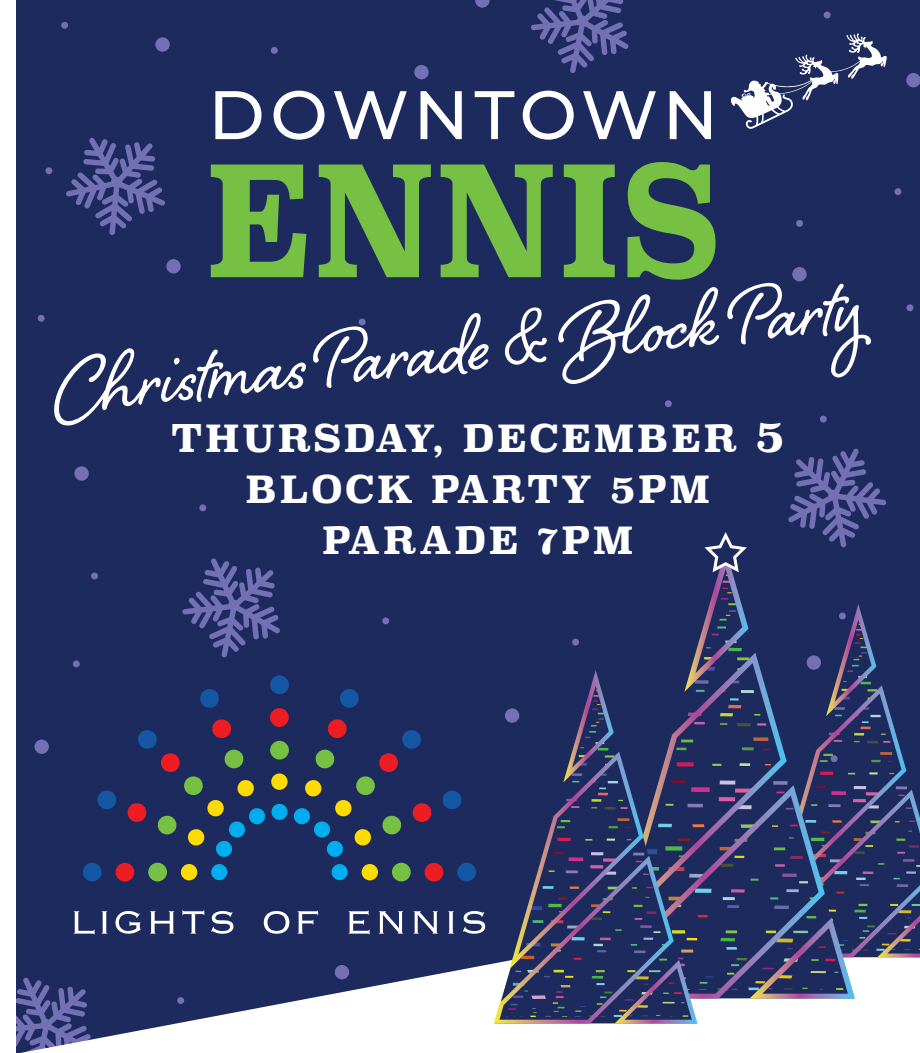

DECEMBER
Elf Seek & Find
Carriage Rides

DECEMBER 12-13
GAF & Schirm USA, Inc.
Holiday Snow Tubing

DECEMBER 7
Cookies with Mrs. Claus

DECEMBER 14
Lucky C.C. Car Show &
Toy Drive

DECEMBER 9
Toys for Tots Christmas
Toy Drive

DECEMBER 20
Dr. Seuss The Grinch
Movie Night

FOR MORE INFORMATION:

972-878-4748 • visitennistexas.com

@visitennistexas @downtownennistx